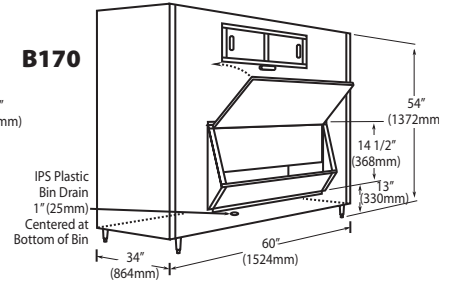

Ice-O-Matic

Storage Bins

Dimensions

NOTES:

Approx. Shipping Weight lbs (kg): B100 191 (86.64 kg) • B120 304 (137.89 kg) • B130 334 (151.5 kg) • B150 338 (153.31 kg) • B170 390 (176.9kg) • B25 95 (43.09 kg) • B40 135 (61.24 kg) • B42 135 (61.24kg) • B55 170 (77.11kg)